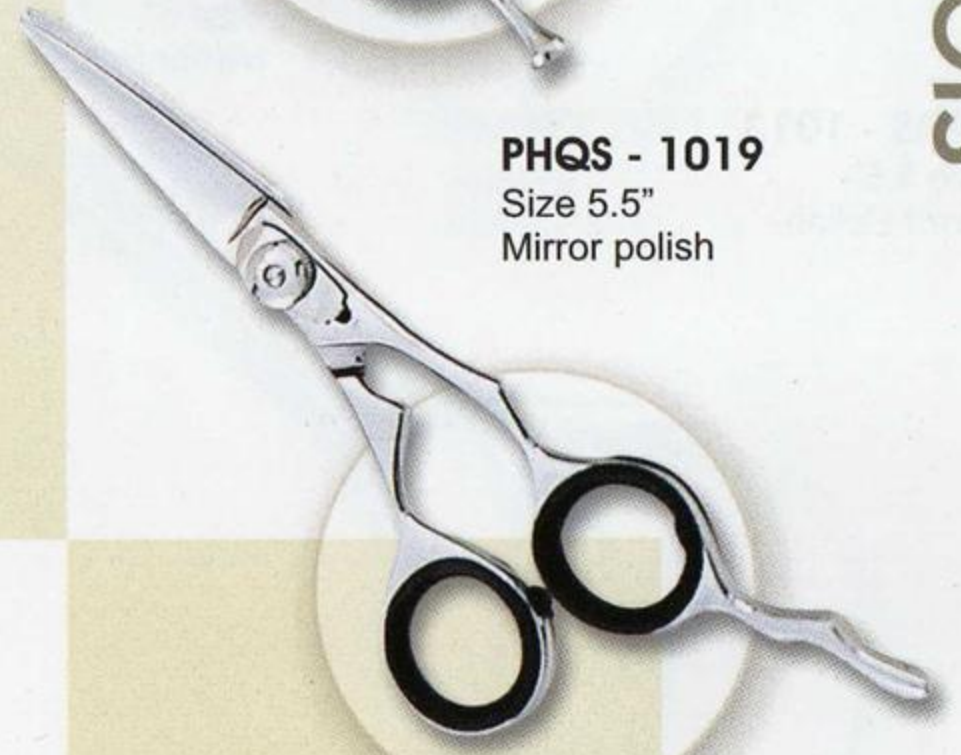

PHQS - 1020
Size 5.75"
Mirror Polish