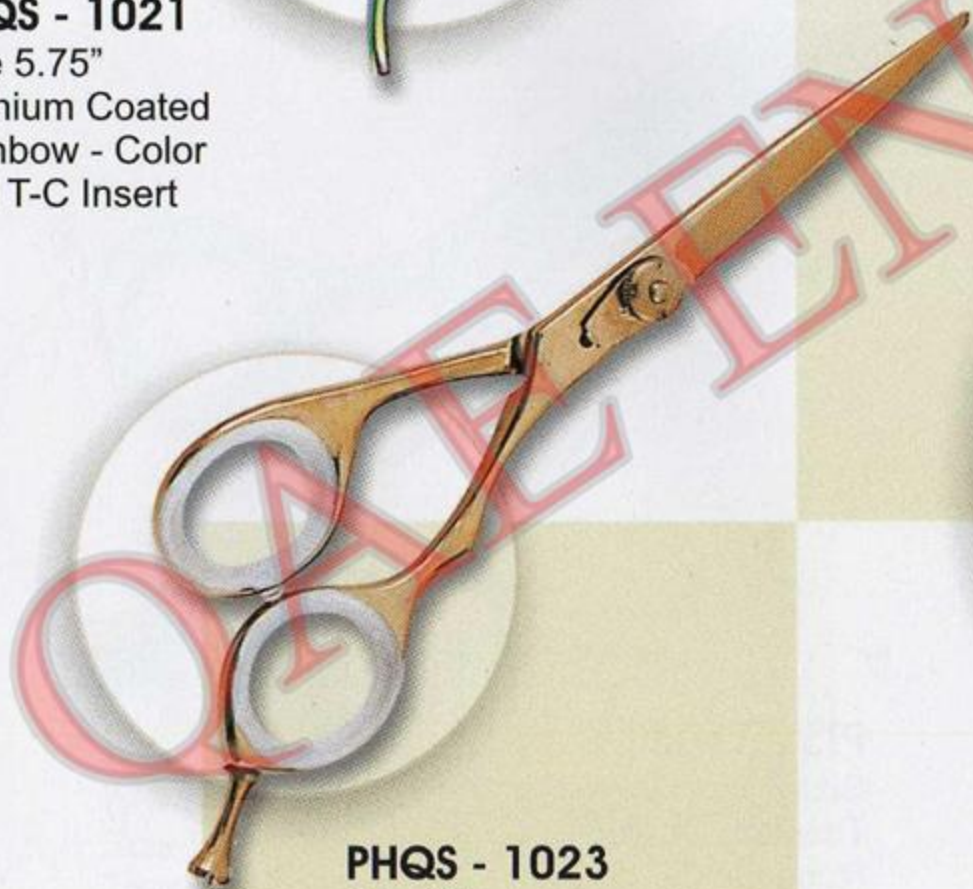

PHQS - 1019
Size 5.5"
Mirror polish

PHQS - 1020
Size 5.75"
Mirror Polish

PHQS - 1017
Size 6.5"
Titanium Coated
Stic Gold

QAE ENTERTAINMENT

Professional High Quality Scissors

PHQS - 1021
Size 5.75"
Titanium Coated
Rainbow - Color
with T-C Insert

PHQS - 1022
Size 5.5"
Titanium Coated
Rainbow - Color

PHQS - 1023
Size 6"
Titanium Coated
Rose Gold

PHQS - 1024
Size 5.5"
Titanium Coated
Rainbow-Color

Professional Thinning Scissors

Beauty tools

PTS - 1101
Size 6"
Titanium Coated
Rainbow Color