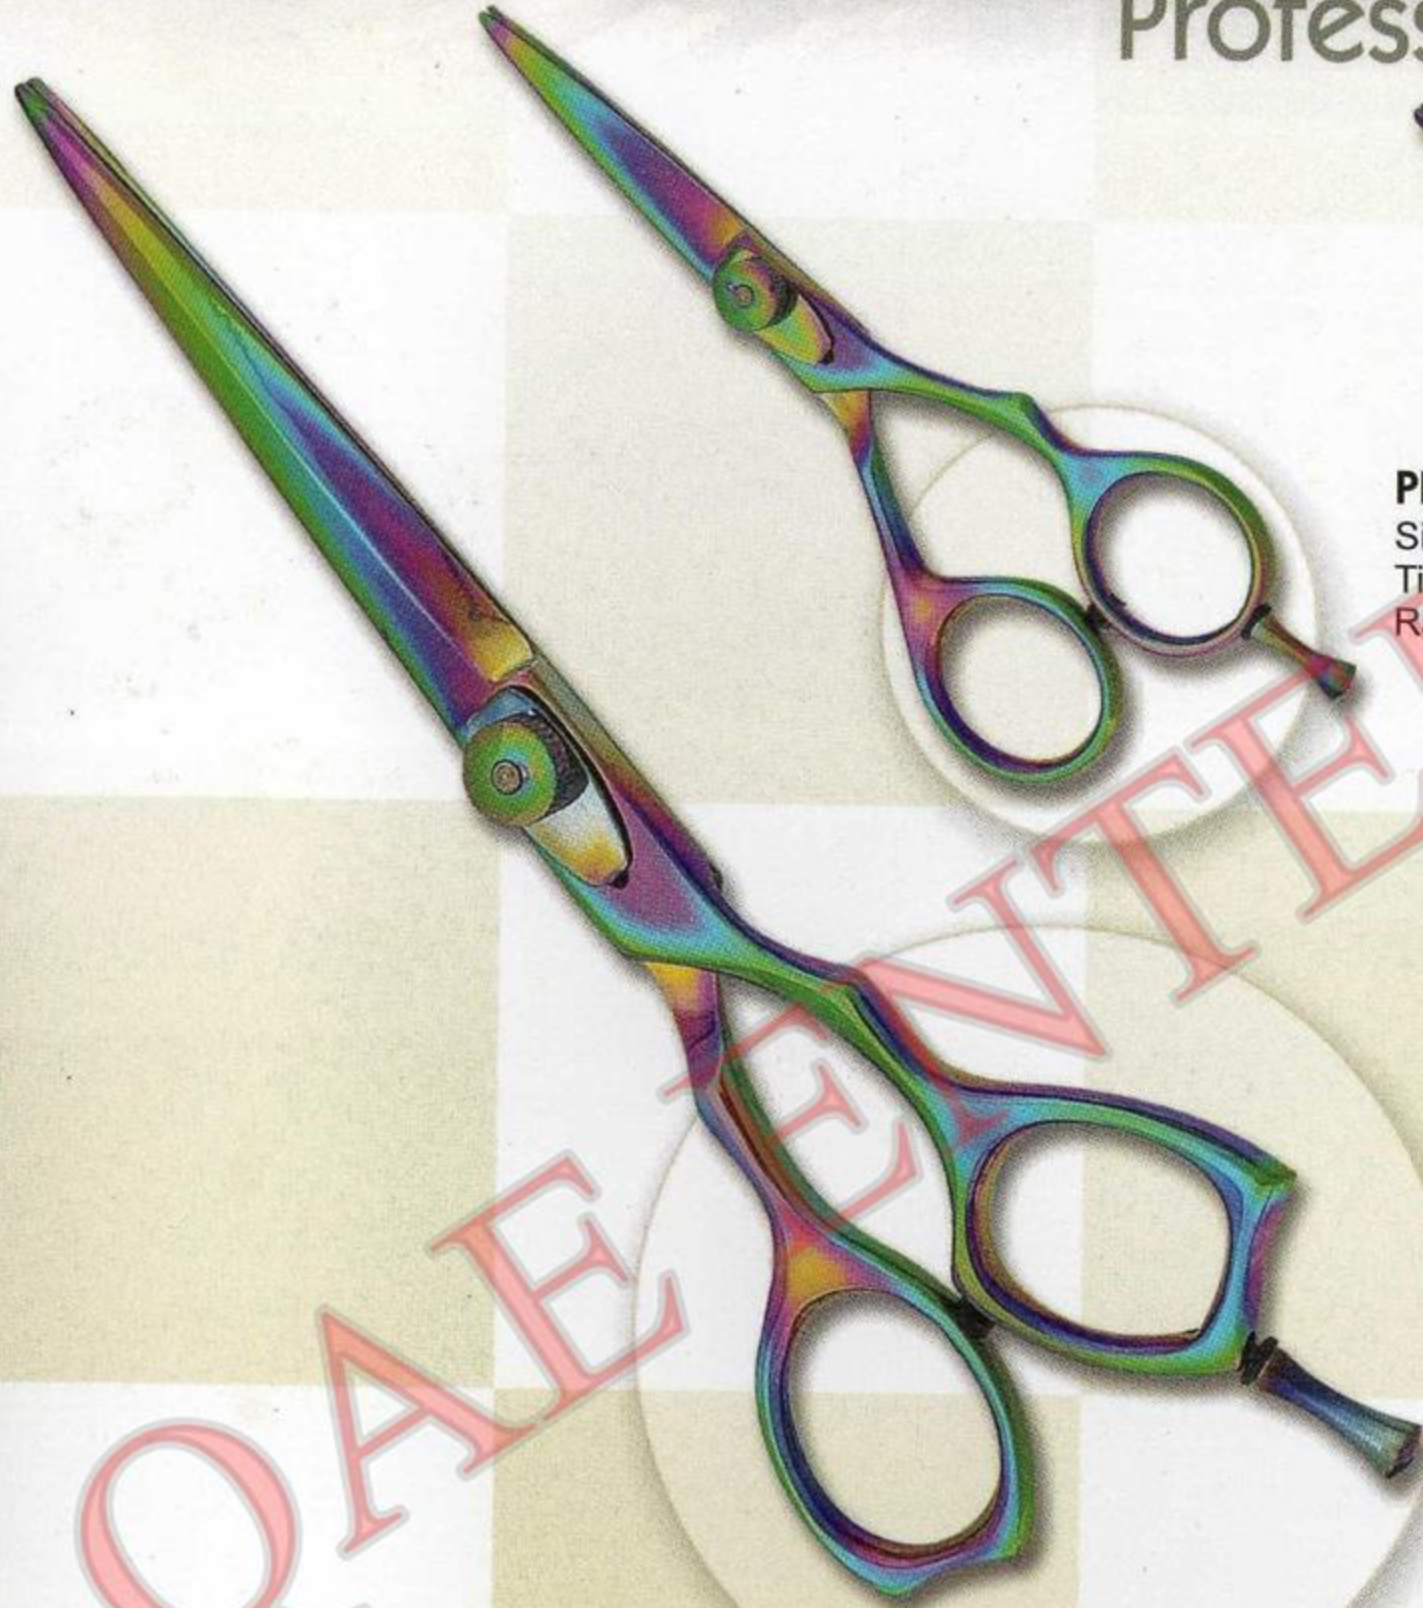

Professional High Quality Scissors

Beauty tools

PHQS - 1001
Size 6"
Titanium Coated
Razor Edge

PHQS - 1002
Size 6"
Titanium Coated
Razor Edge

PHQS - 1003
Size 6"
Titanium Coated
Razor Edge

PHQS - 1004
Size 6"
Titanium Coated
Sea Blue