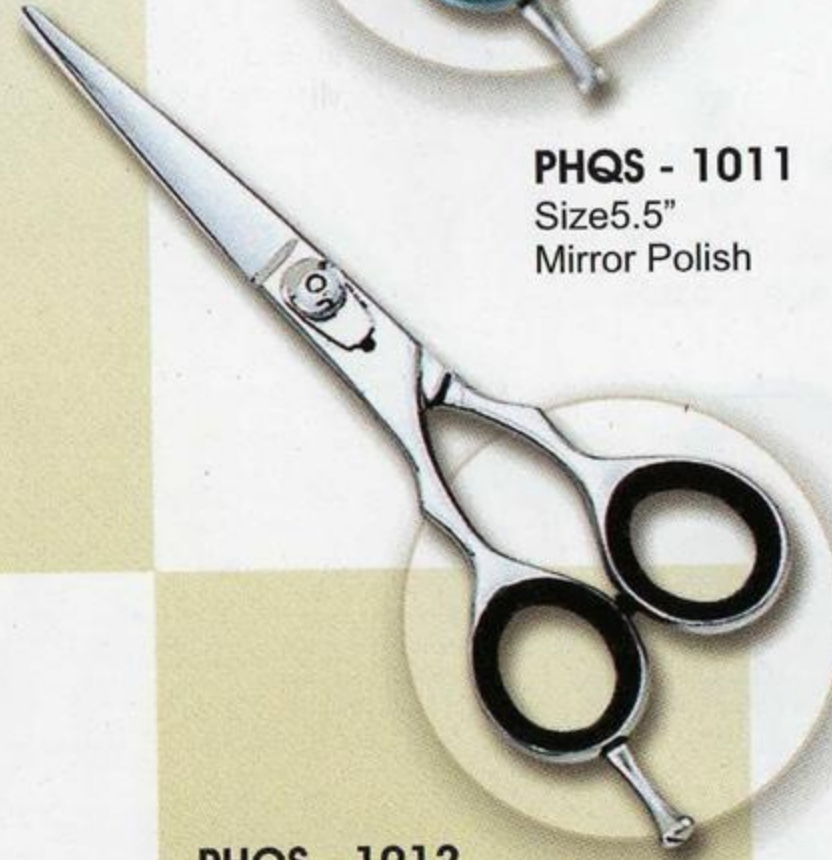

Professional High Quality Scissors

Beauty tools

PHQS - 1010
Size 5.75"
Sand Finish

PHQS - 1011
Size 5.5"
Mirror Polish

PHQS - 1009
Size 5.5"
Mirror Polish

PHQS - 1012
Size 5.5"
Mirror polish

Professional High Quality Scissors