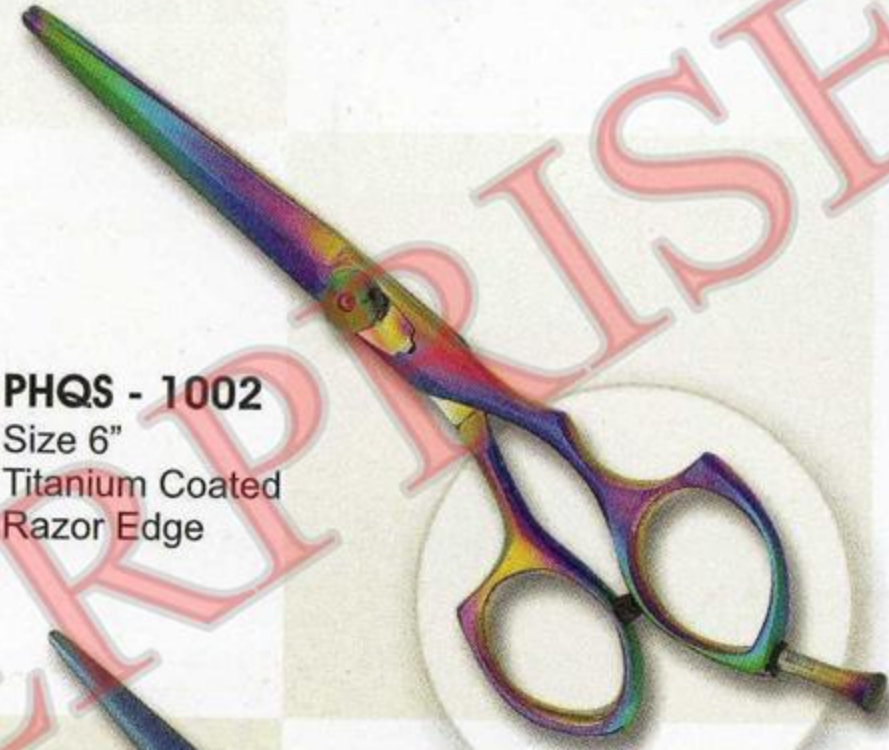

Professional High Quality Scissors

Beauty tools

PHQS - 1001
Size 6"
Titanium Coated
Razor Edge

PHQS - 1002
Size 6"
Titanium Coated
Razor Edge

PHQS - 1003
Size 6"
Titanium Coated
Razor Edge

PHQS - 1004
Size 6"
Titanium Coated
Sea Blue